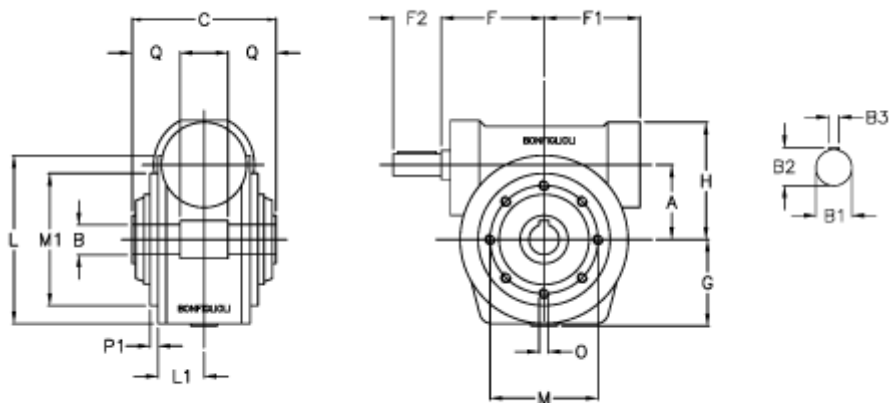

Data Sheet

Article number: 3901250100700

Description: Worm gear with solid input shaft
VF 250P-100-HS

Measures

a	= 250.0	F1 = 318	O = M16x40
B	= 110	F2 = 110	P1 = 5.0
B1	= 55	g = 265	Q = 85.0
B2	= 59.0	H = 370	
B3	= 16	L = 450.0	
C	= 320	L1 = 310.0	
Description	= VF 250P-xx-HS	m = 400	
F	= 276.0	M1 = 350	